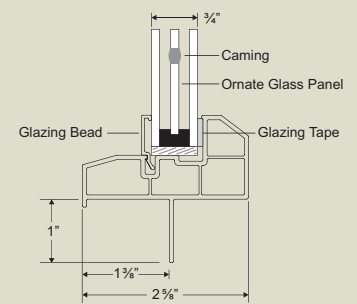

9100 Vinyl Series
1 3/8" Nail Fin Setback

Builders Accessories, Inc.™
Specialty Window Products

Builders Accessories, Inc.™ is a worldwide company.
For a dealer or distributor near you, call 1.888.921.7086
or visit us online at www.acrylicblock.com