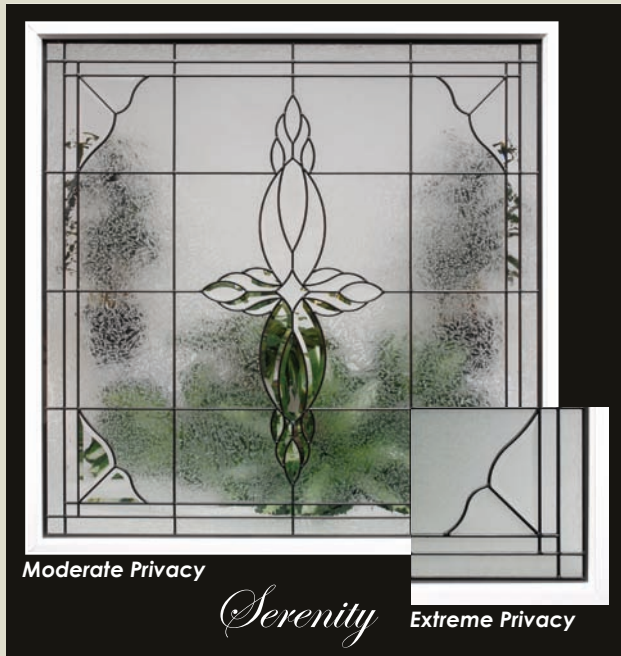

Adorn your living space with