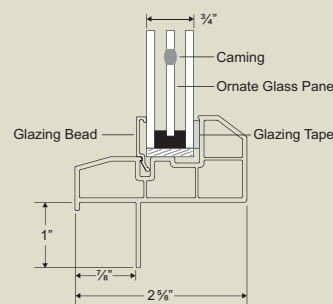

9100 Vinyl Series
7/8" Nail Fin Setback